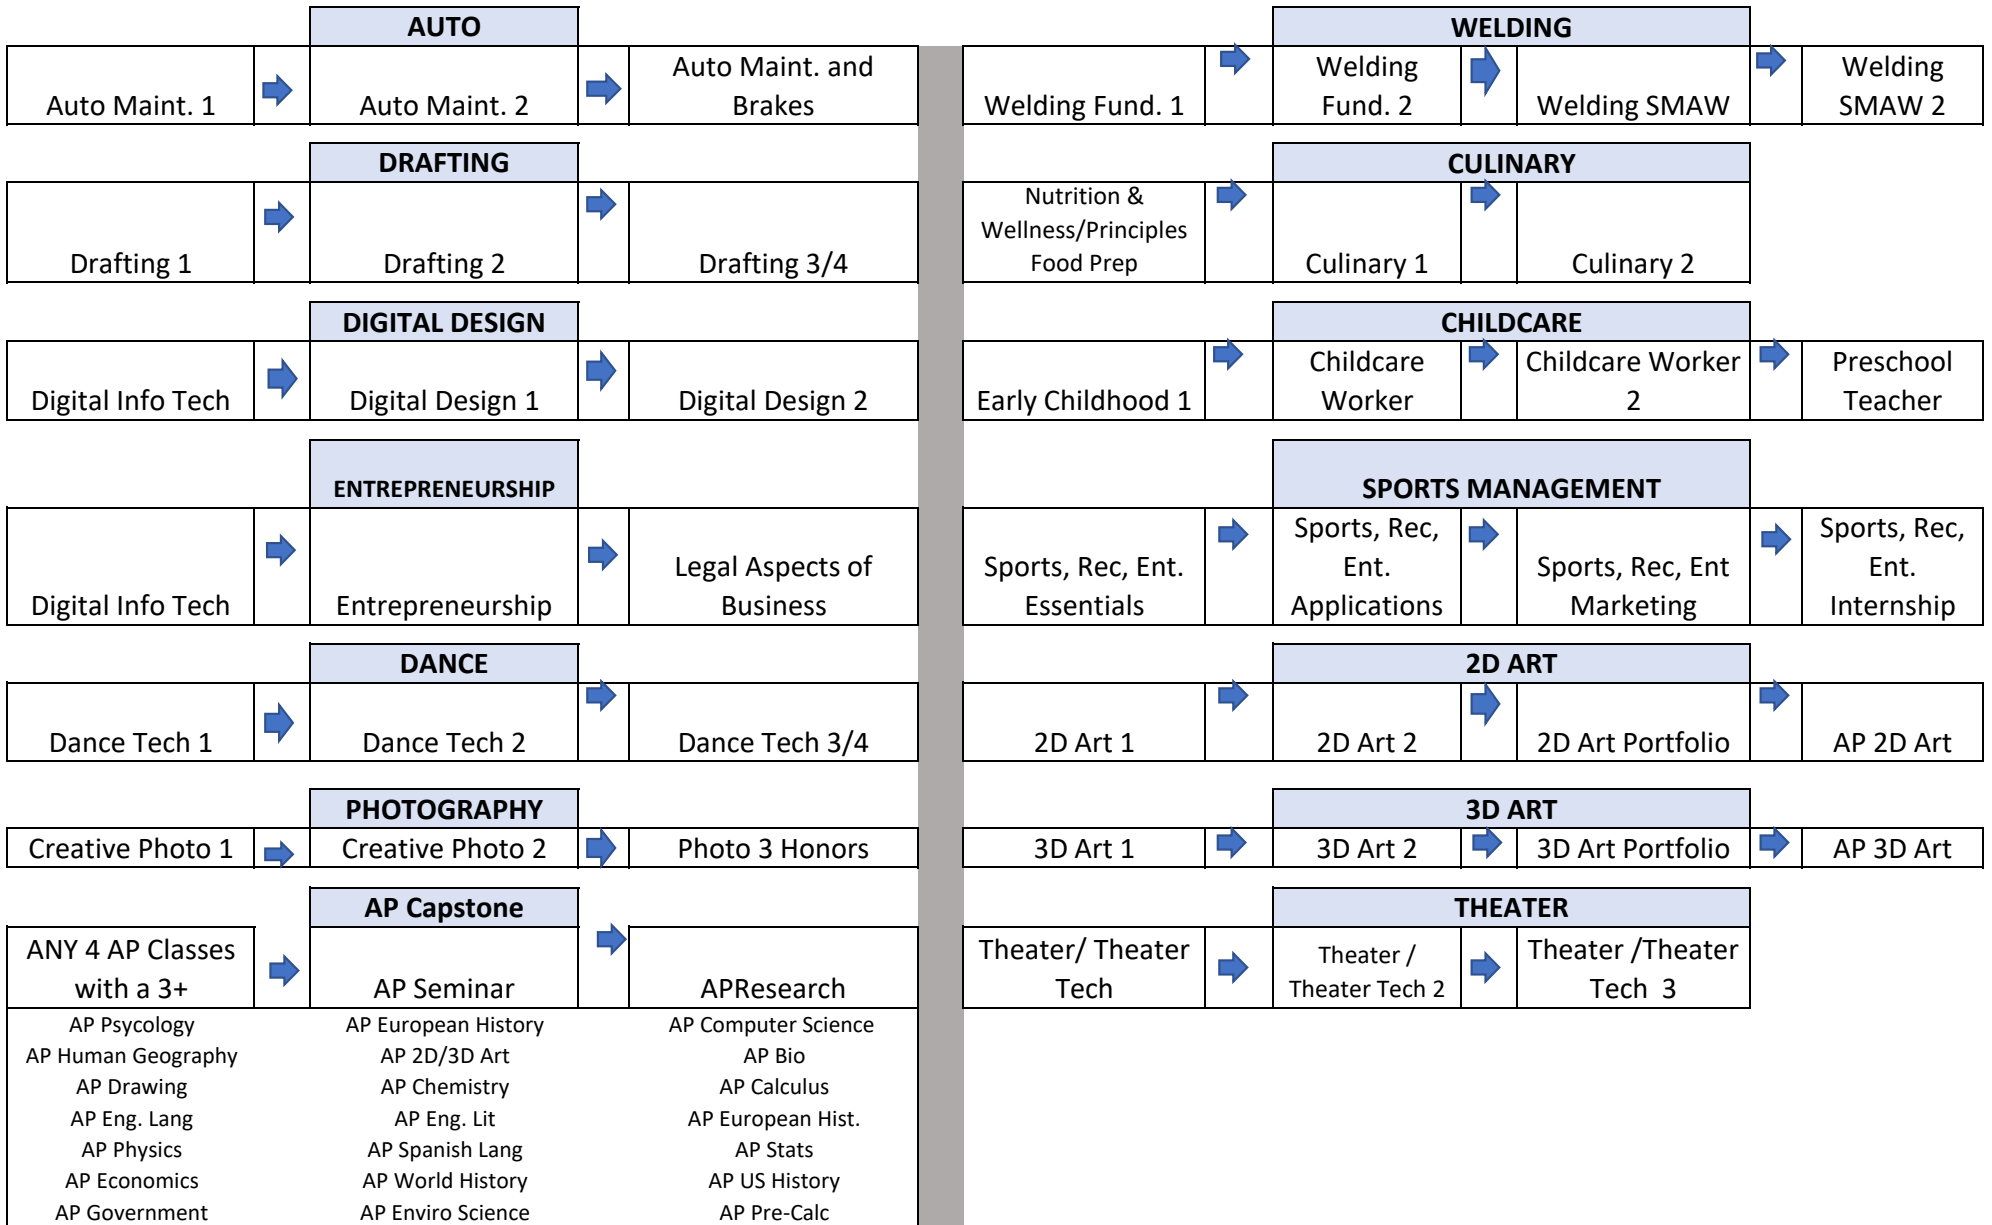

LEADERS AND LEARNERS PATHWAYS

All Largo High Learners and Leaders will take part in at least 2 years of a L&L Pathway. This is done with a focus on preparing for life beyond high school.